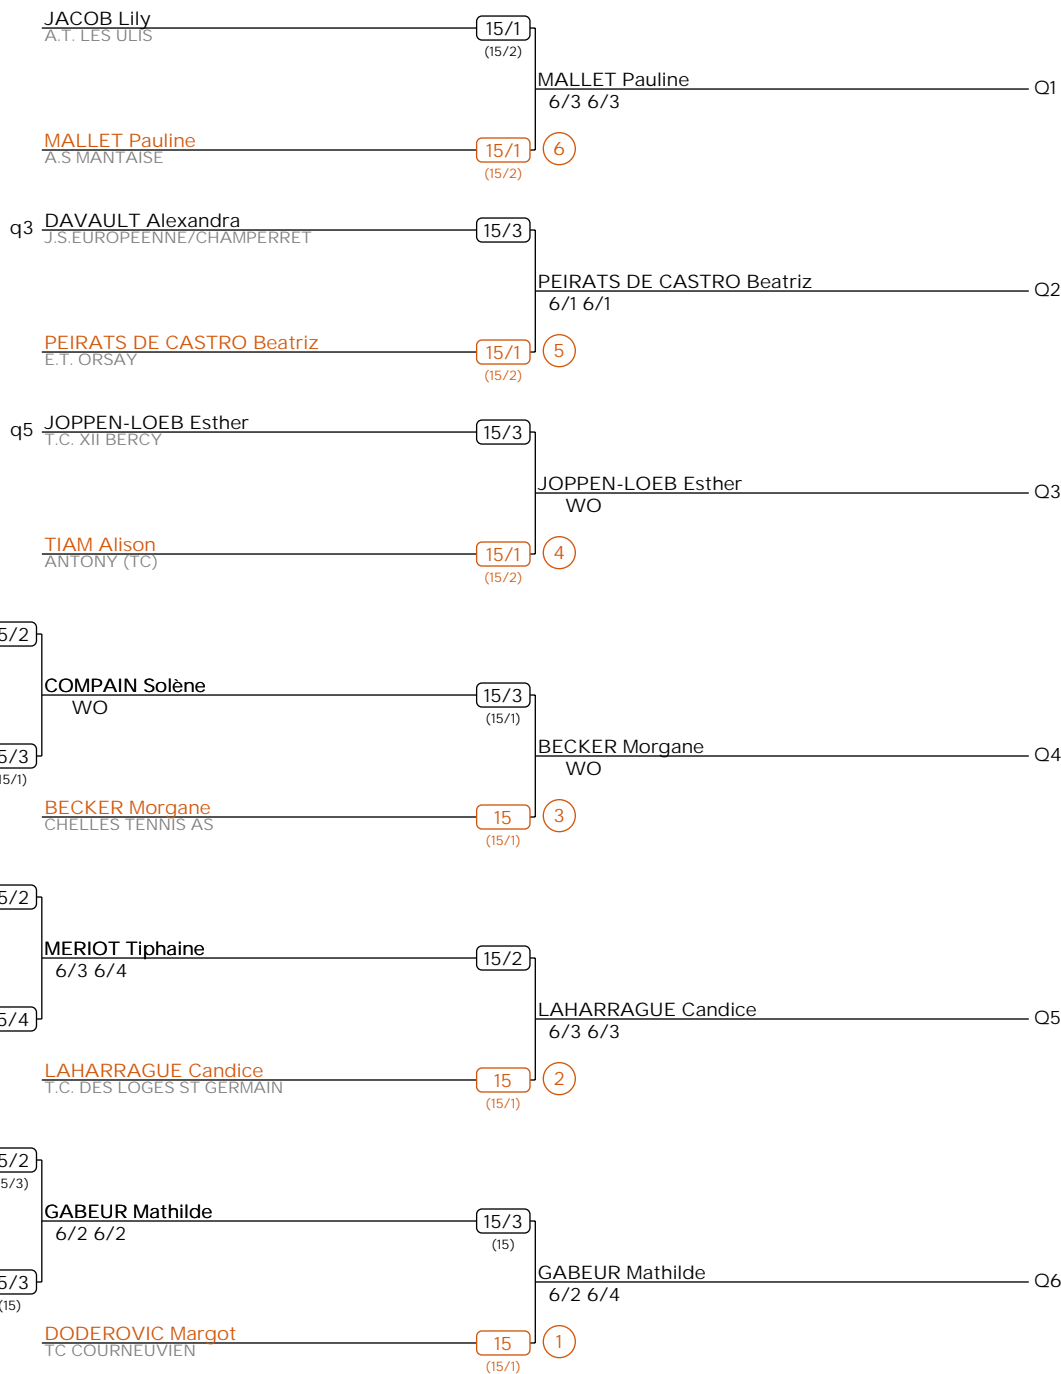

Chpt France indiv dames FFSU N3 - IDF

Simple Dames Senior

15/2 - 15